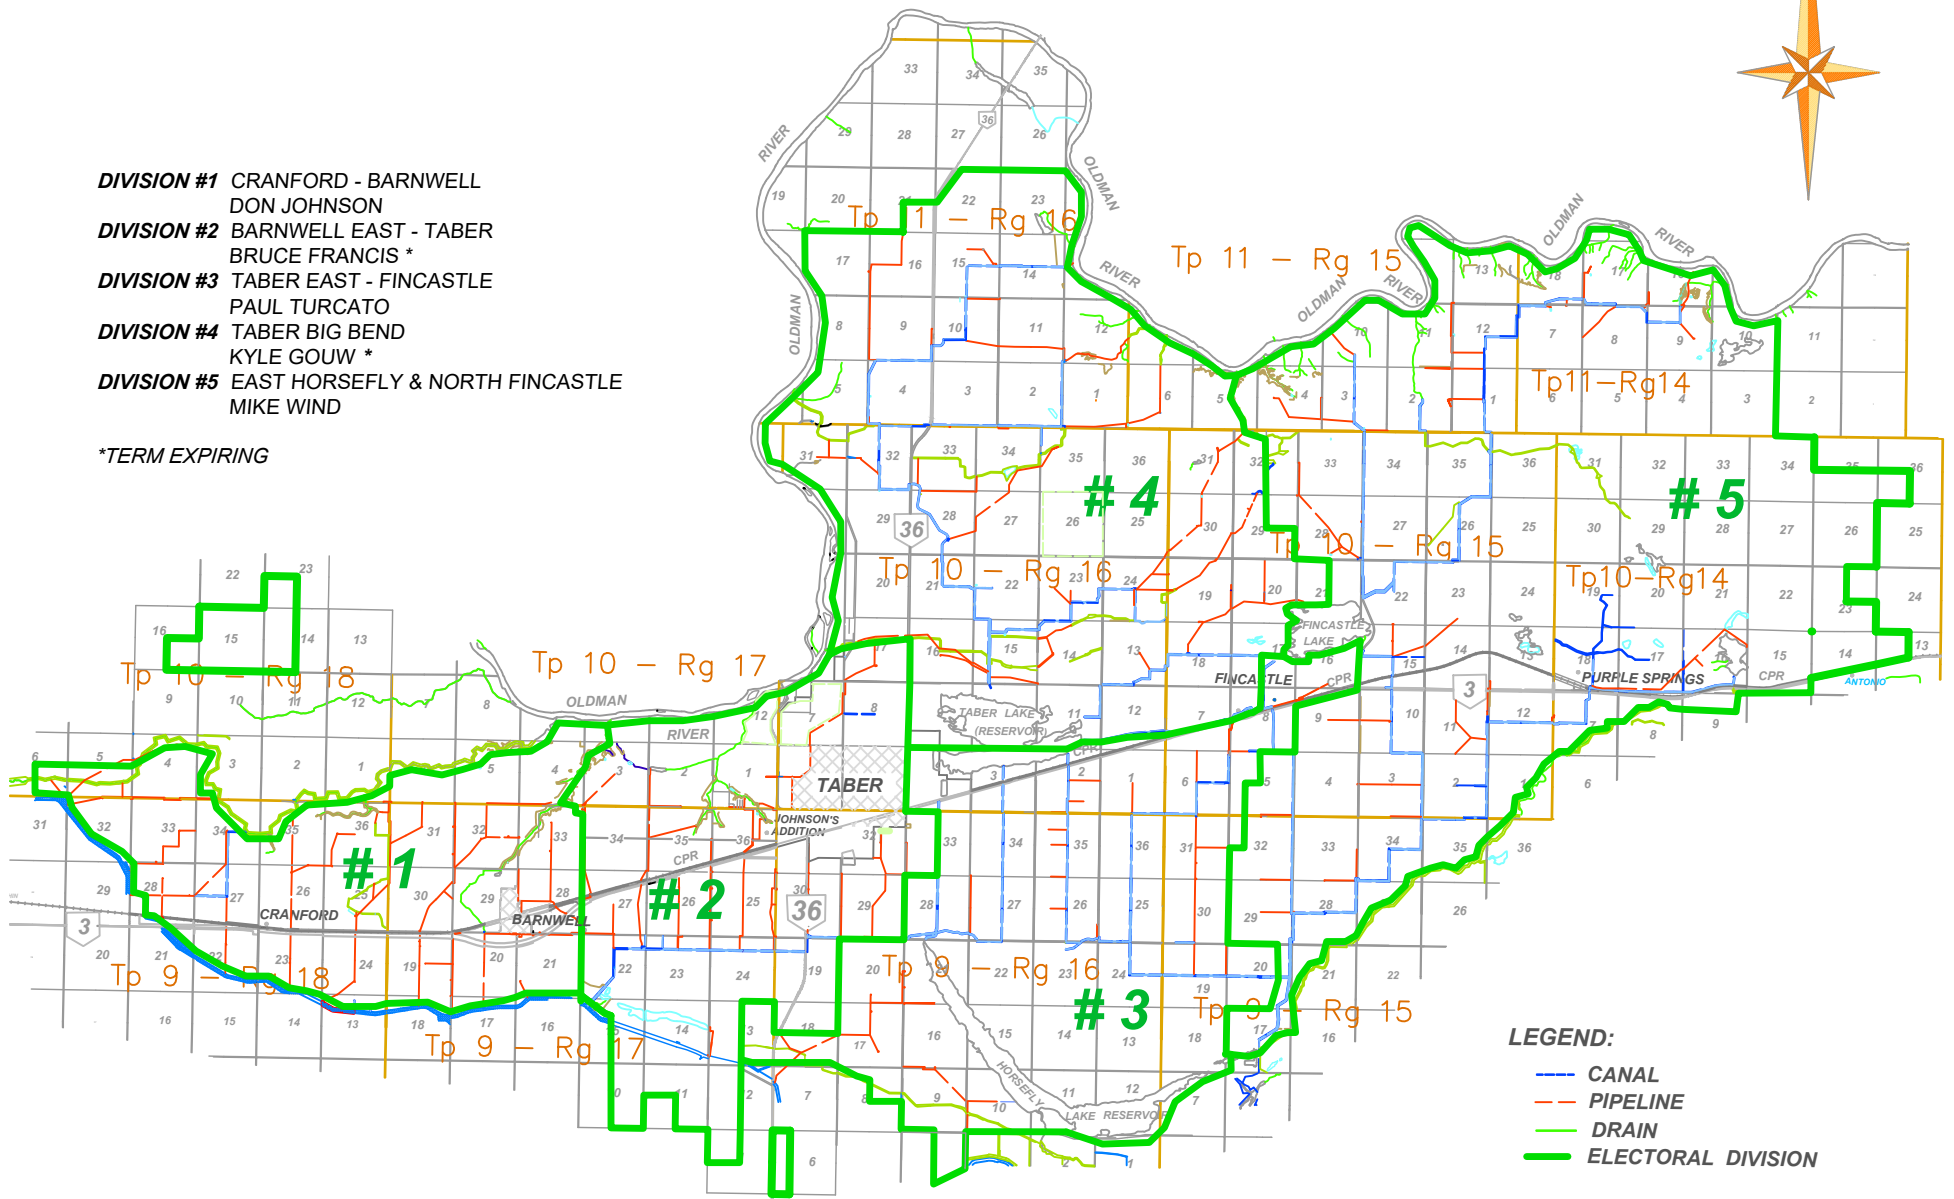

TABER IRRIGATION DISTRICT

ELECTORAL DIVISIONS

- DIVISION #1** CRANFORD - BARNWELL
DON JOHNSON
- DIVISION #2** BARNWELL EAST - TABER
BRUCE FRANCIS *
- DIVISION #3** TABER EAST - FINCASTLE
PAUL TURCATO
- DIVISION #4** TABER BIG BEND
KYLE GOUW *
- DIVISION #5** EAST HORSEFLY & NORTH FINCASTLE
MIKE WIND

*TERM EXPIRING

LEGEND:

- CANAL
- - - PIPELINE
- DRAIN
- ELECTORAL DIVISION